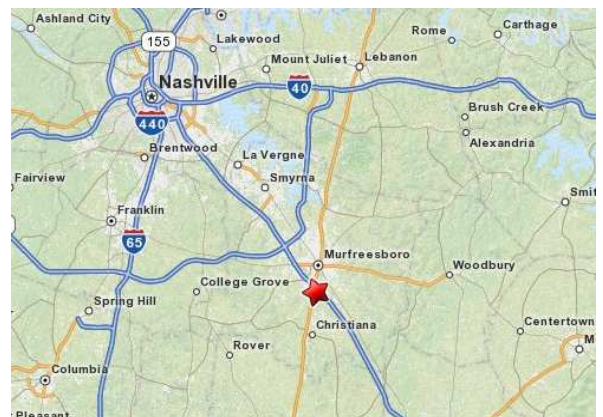

Major Highways/roads near property:

I-24

Barfield Crescent

Hwy 231/South Church St

THE MICHELSON ORGANIZATION
... Signature Living®

EQUAL HOUSING OPPORTUNITY